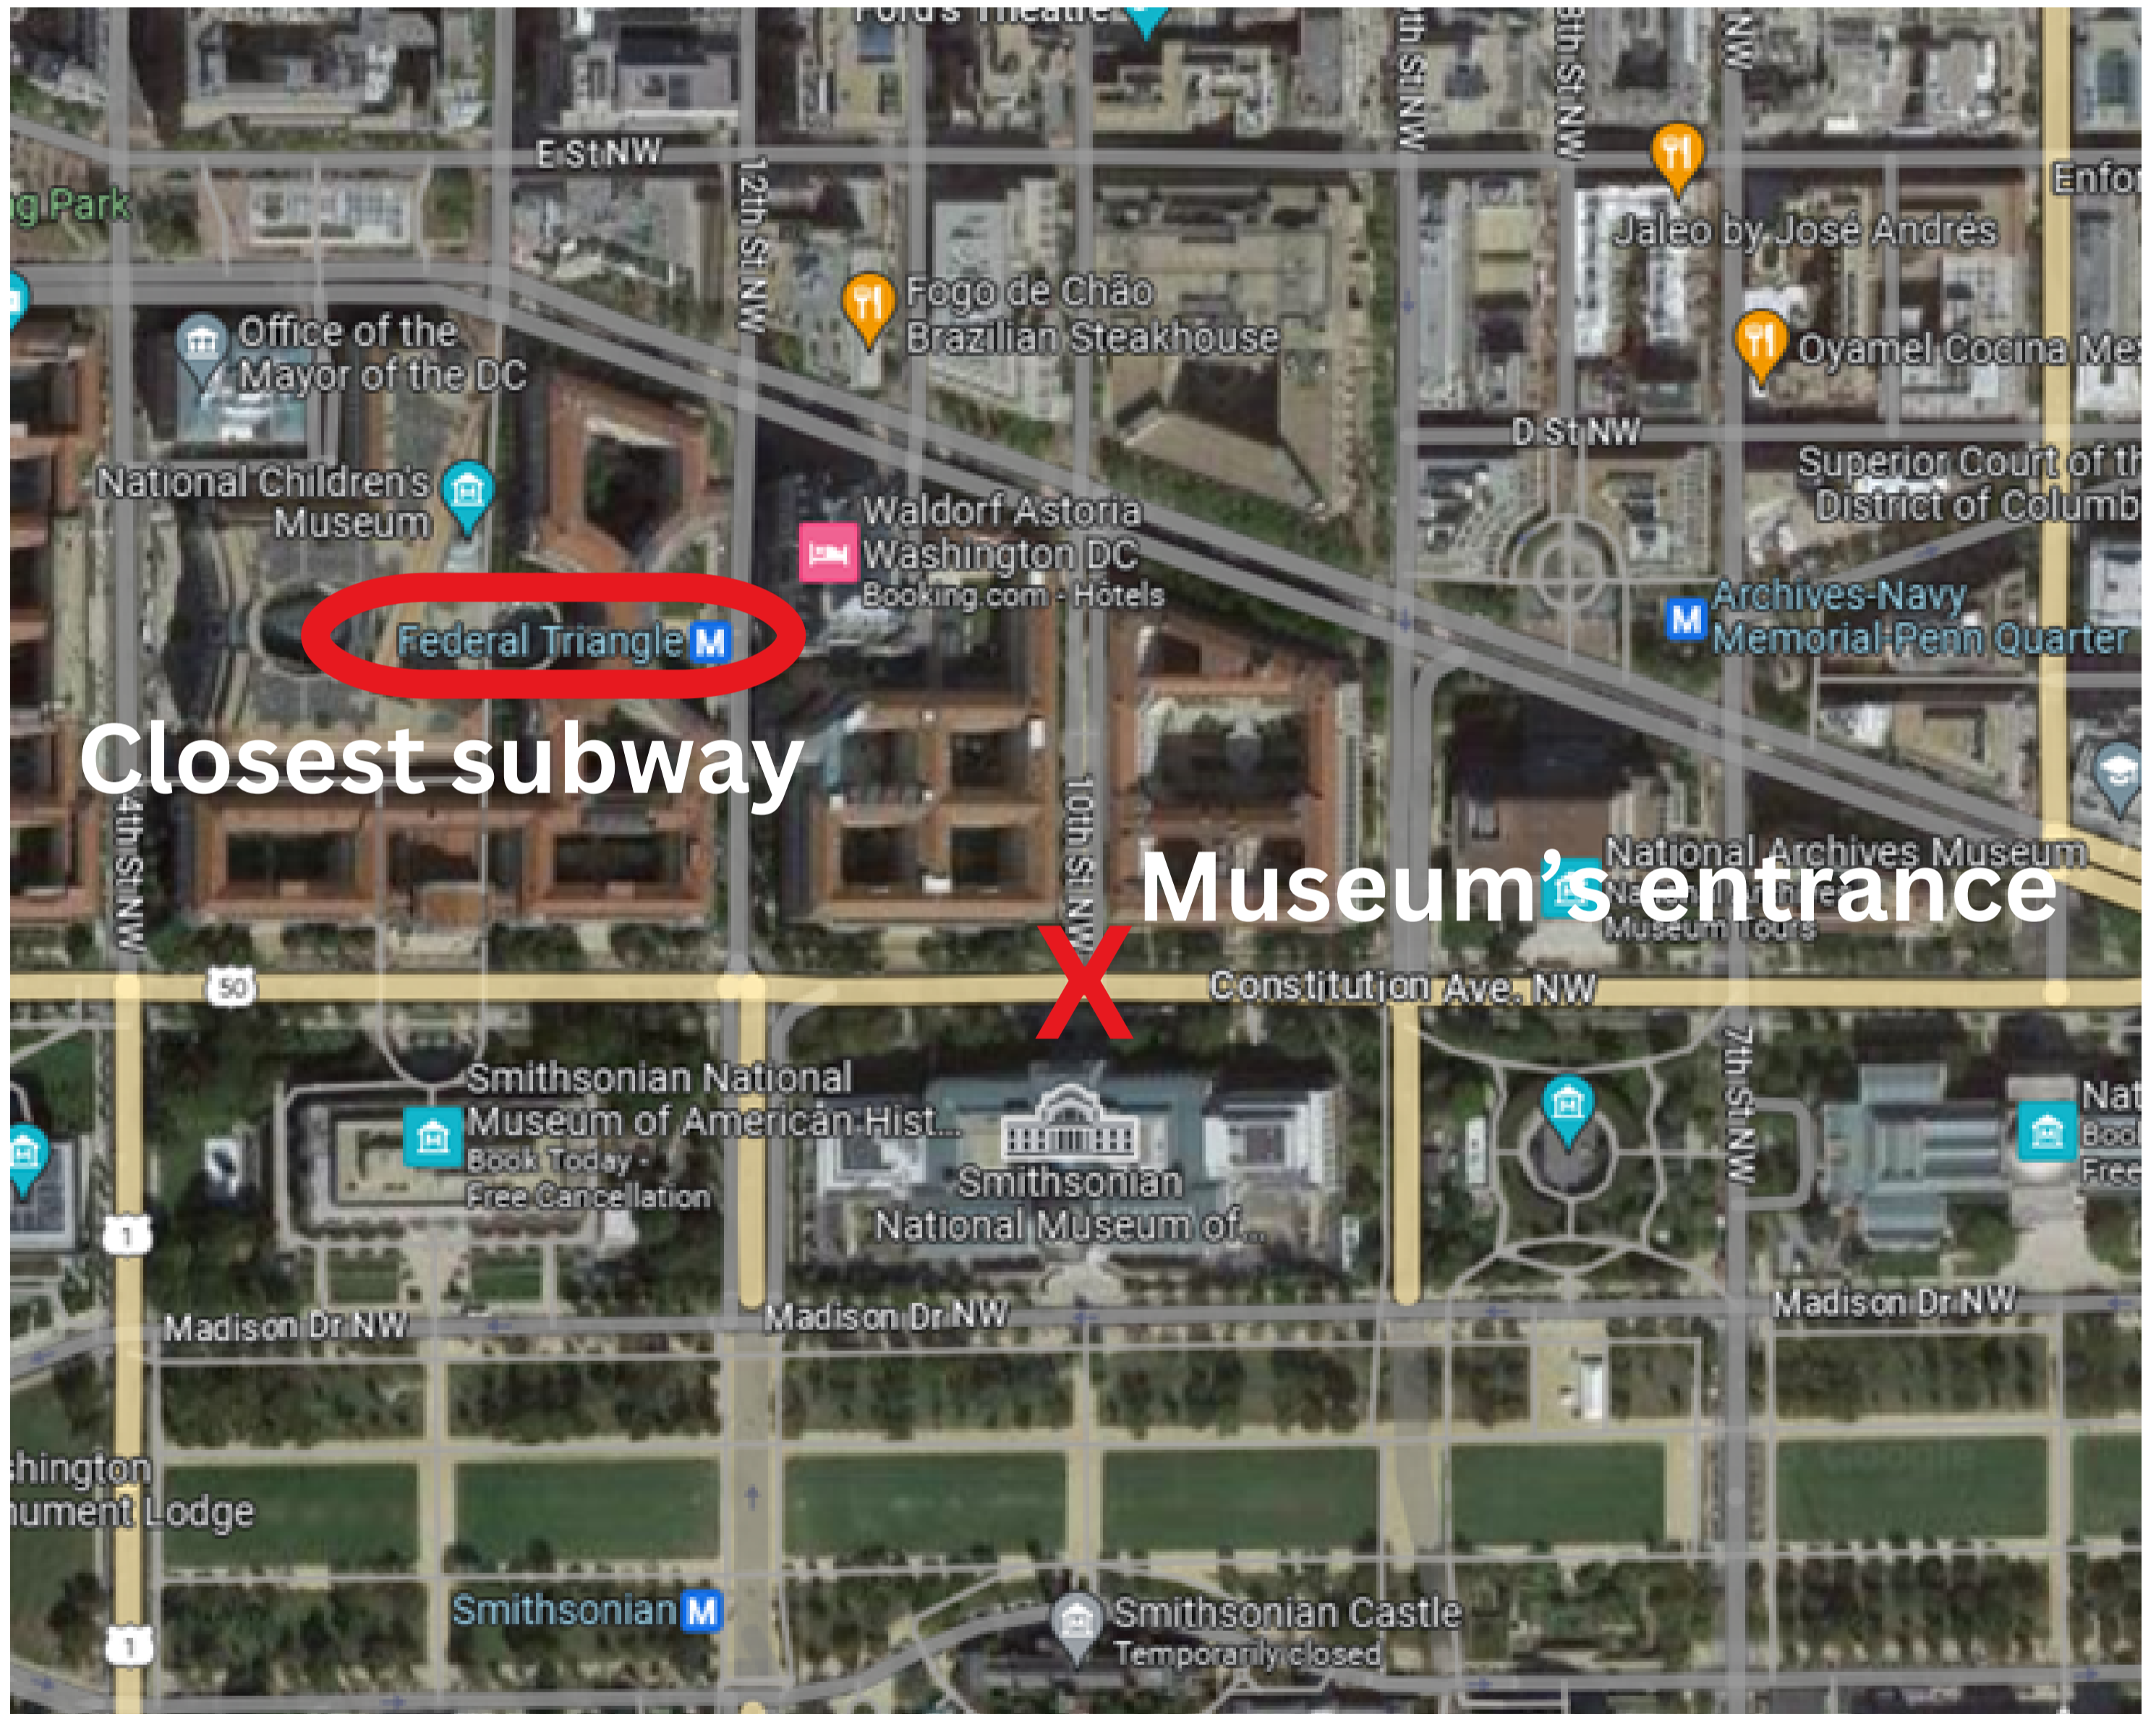

The Marconi Society

Marconi Society Awards Gala

October 27, 2023

Access Map and Information

Smithsonian National Museum of Natural History, Washington D.C.

Address:

Constitution Avenue and 10th Street, NW entrance

(Please note that the entrance located on Madison Drive will be closed.)

Closest Subway:

Federal Triangle (NOT the Smithsonian station.)

Parking:

Complimentary Valet will be at your disposal throughout the evening.

(Please look for MJ Valet signs in front of the museum's entrance.)